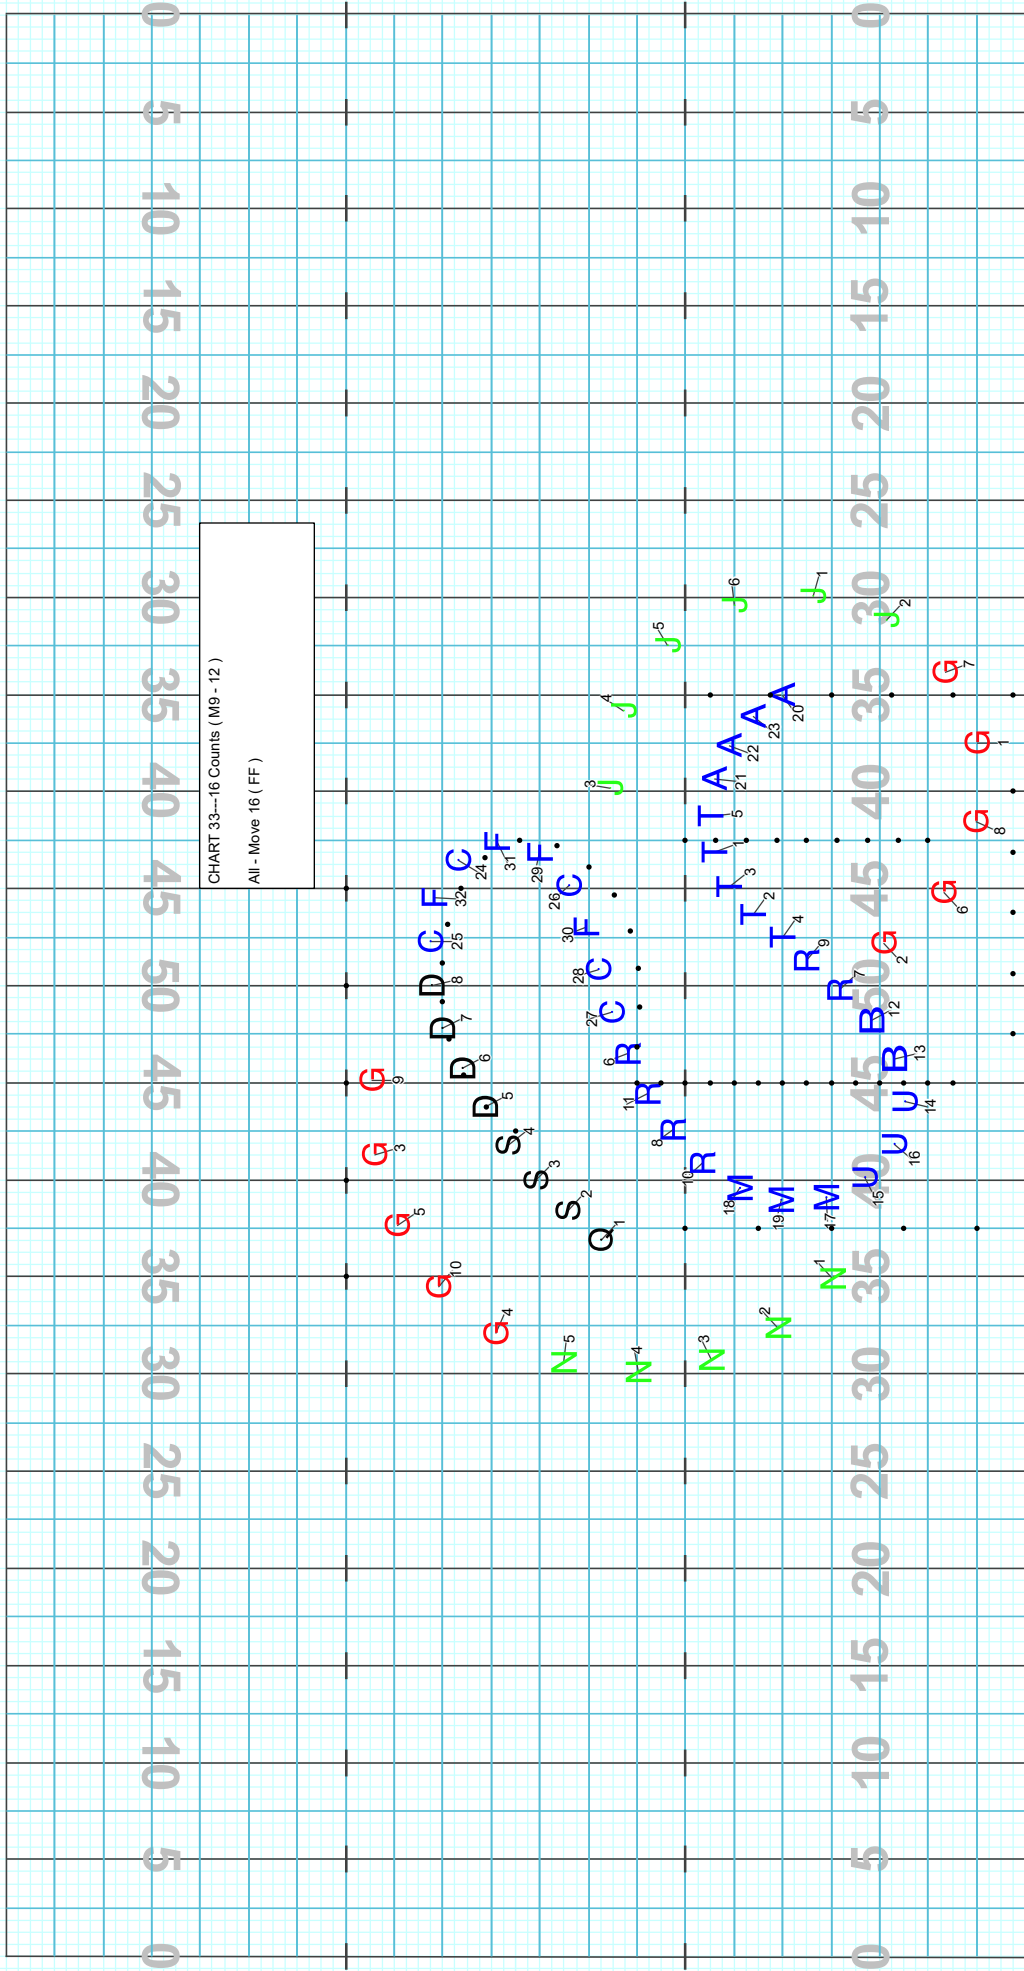

Dream On

Director Viewpoint

Set #31 Counts: 16 Measures:

Dream On

Director Viewpoint

Set #32 Counts: 16 Measures:

Dream On

Director Viewpoint

Set #33 Counts: 16 Measures:

Dream On

CHART 34---16 Counts (M13 - 16)
All - Move 16 (FF)
Note: Highlight A & T melody.

Director Viewpoint

Set #34 Counts: 16 Measures:

Dream On

Director Viewpoint

Set #35 Counts: 8 Measures:

Dream On

Director Viewpoint

Set #37 Counts: 16+8

Dream On

Director Viewpoint

Set #38 Counts: 16 Measures:

Dream On

Dream On

Director Viewpoint

Set #40 Counts: 16+8+9