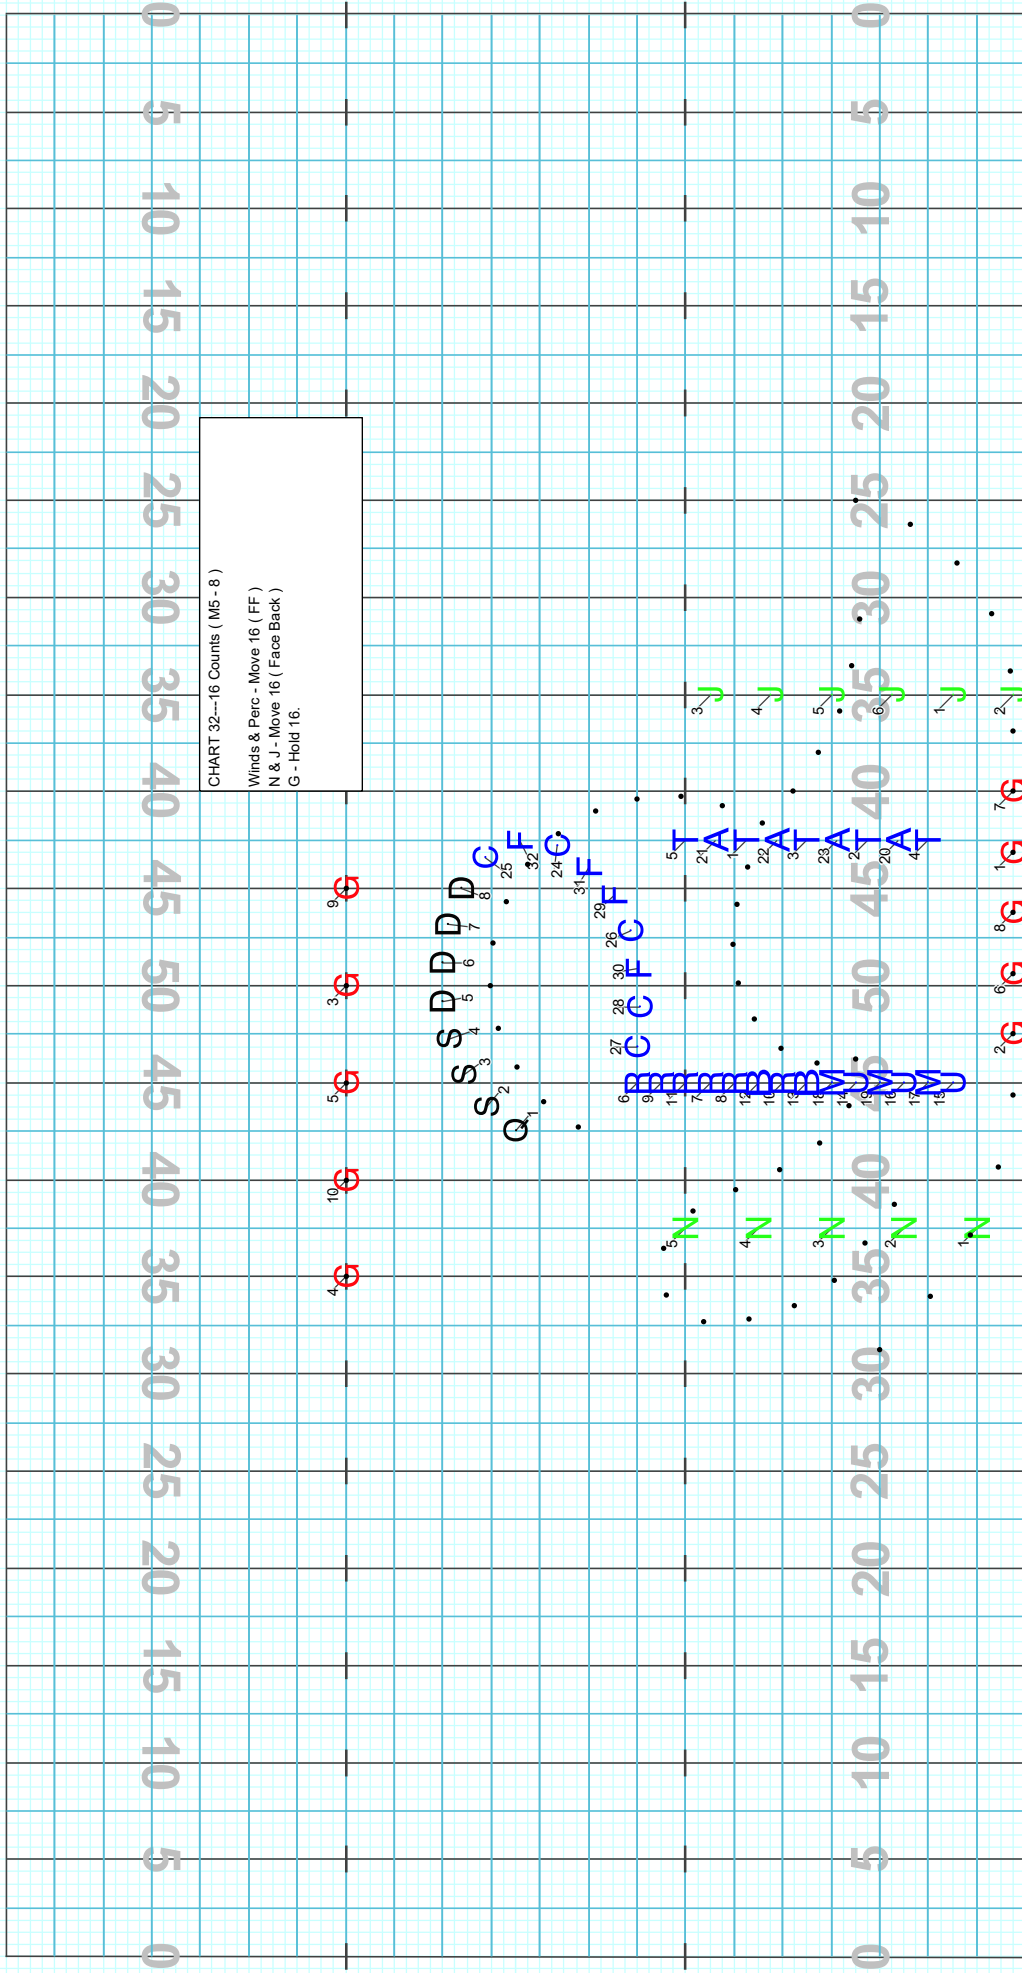

Dream On

Director Viewpoint

Set #31 Counts: 16 Measures:

Dream On

Director Viewpoint

Set #32 Counts: 16 Measures:

Dream On

Director Viewpoint

Set #33 Counts: 16 Measures:

Dream On

CHART 34---16 Counts (M13 - 16)
All - Move 16 (FF)
Note: Highlight A & T melody.

Director Viewpoint

Set #34 Counts: 16 Measures:

Dream On

Director Viewpoint

Set #35 Counts: 8 Measures:

Dream On

Director Viewpoint

Set #37 Counts: 16+8

Dream On

Director Viewpoint

Set #38 Counts: 16 Measures:

Dream On

Dream On

Director Viewpoint

Set #40 Counts: 16+8+9