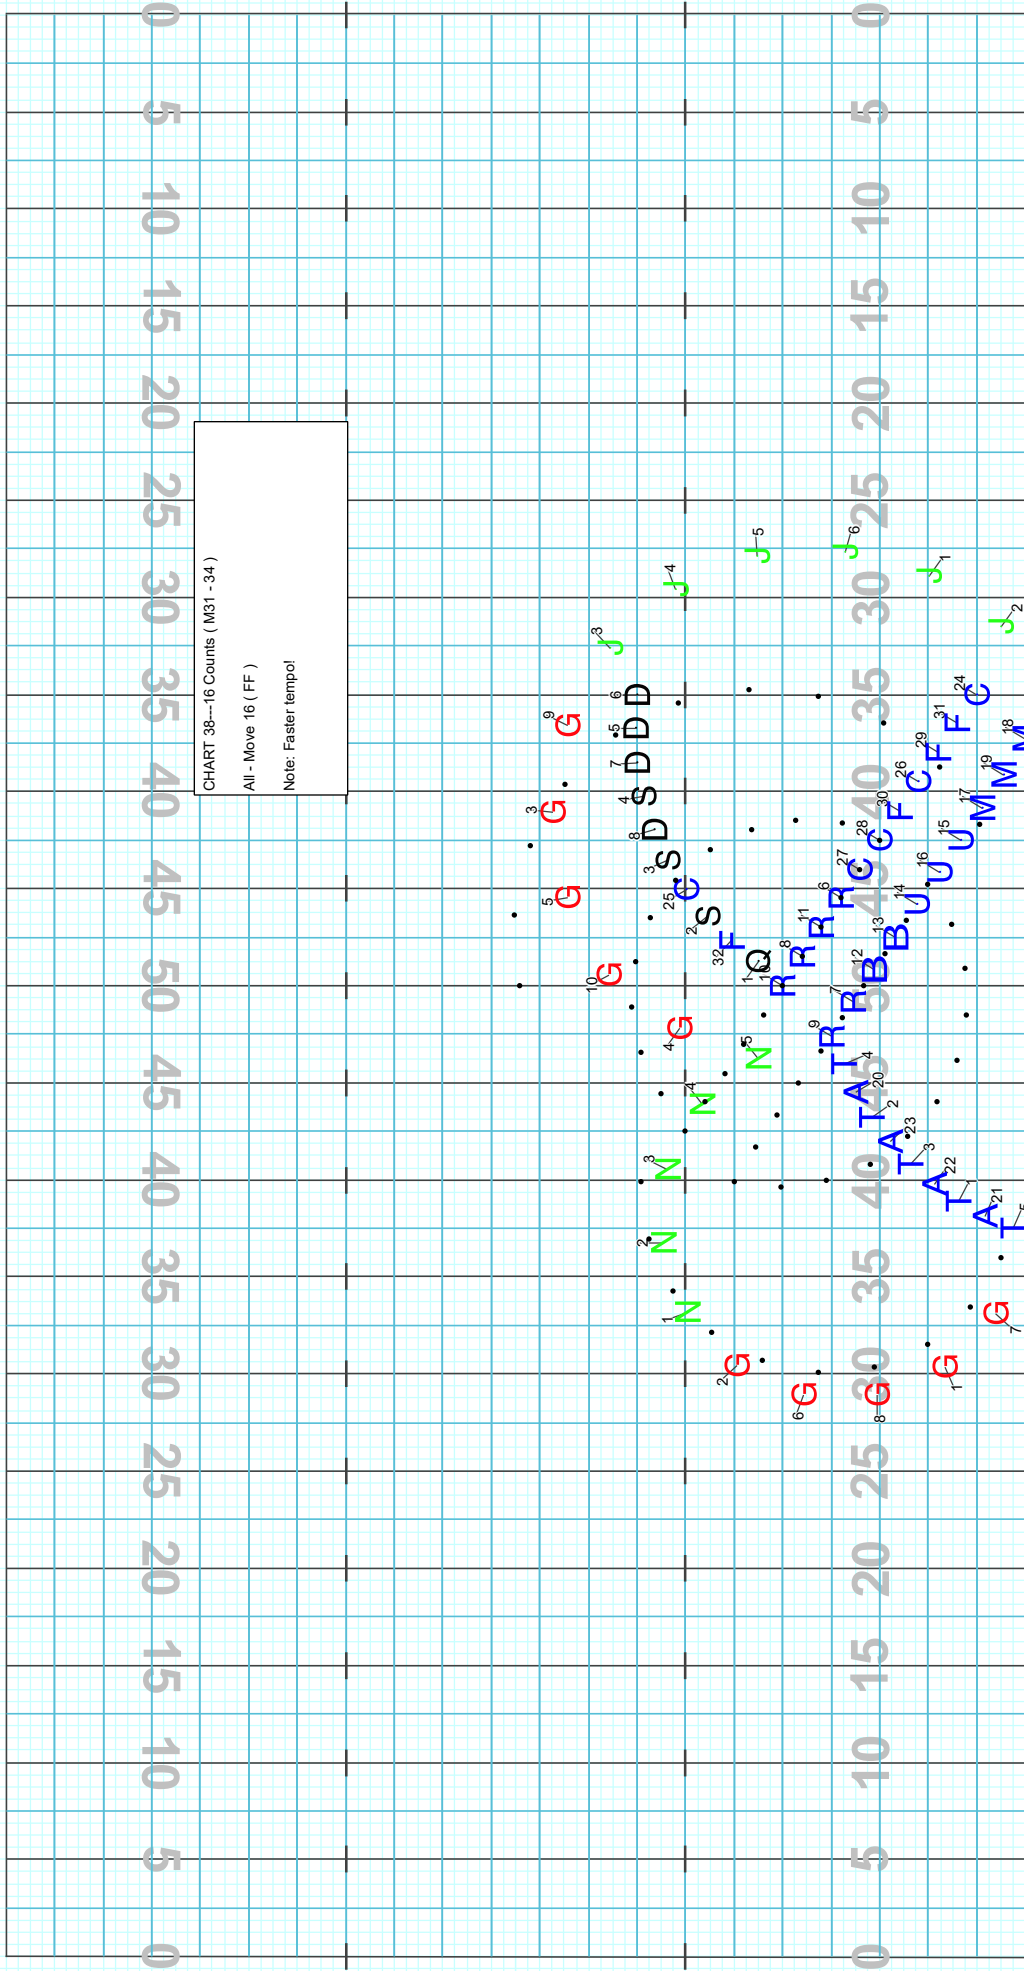

Dream On

Director Viewpoint

Set #31 Counts: 16 Measures:

Dream On

Director Viewpoint

Set #32 Counts: 16 Measures:

Dream On

Director Viewpoint

Set #33 Counts: 16 Measures:

Dream On

CHART 34---16 Counts (M13 - 16)
All - Move 16 (FF)
Note: Highlight A & T melody.

Director Viewpoint

Set #34 Counts: 16 Measures:

Dream On

Director Viewpoint

Set #35 Counts: 8 Measures:

Dream On

Director Viewpoint

Set #37 Counts: 16+8

Dream On

Director Viewpoint

Set #38 Counts: 16 Measures:

Dream On

Dream On

Director Viewpoint

Set #40 Counts: 16+8+9