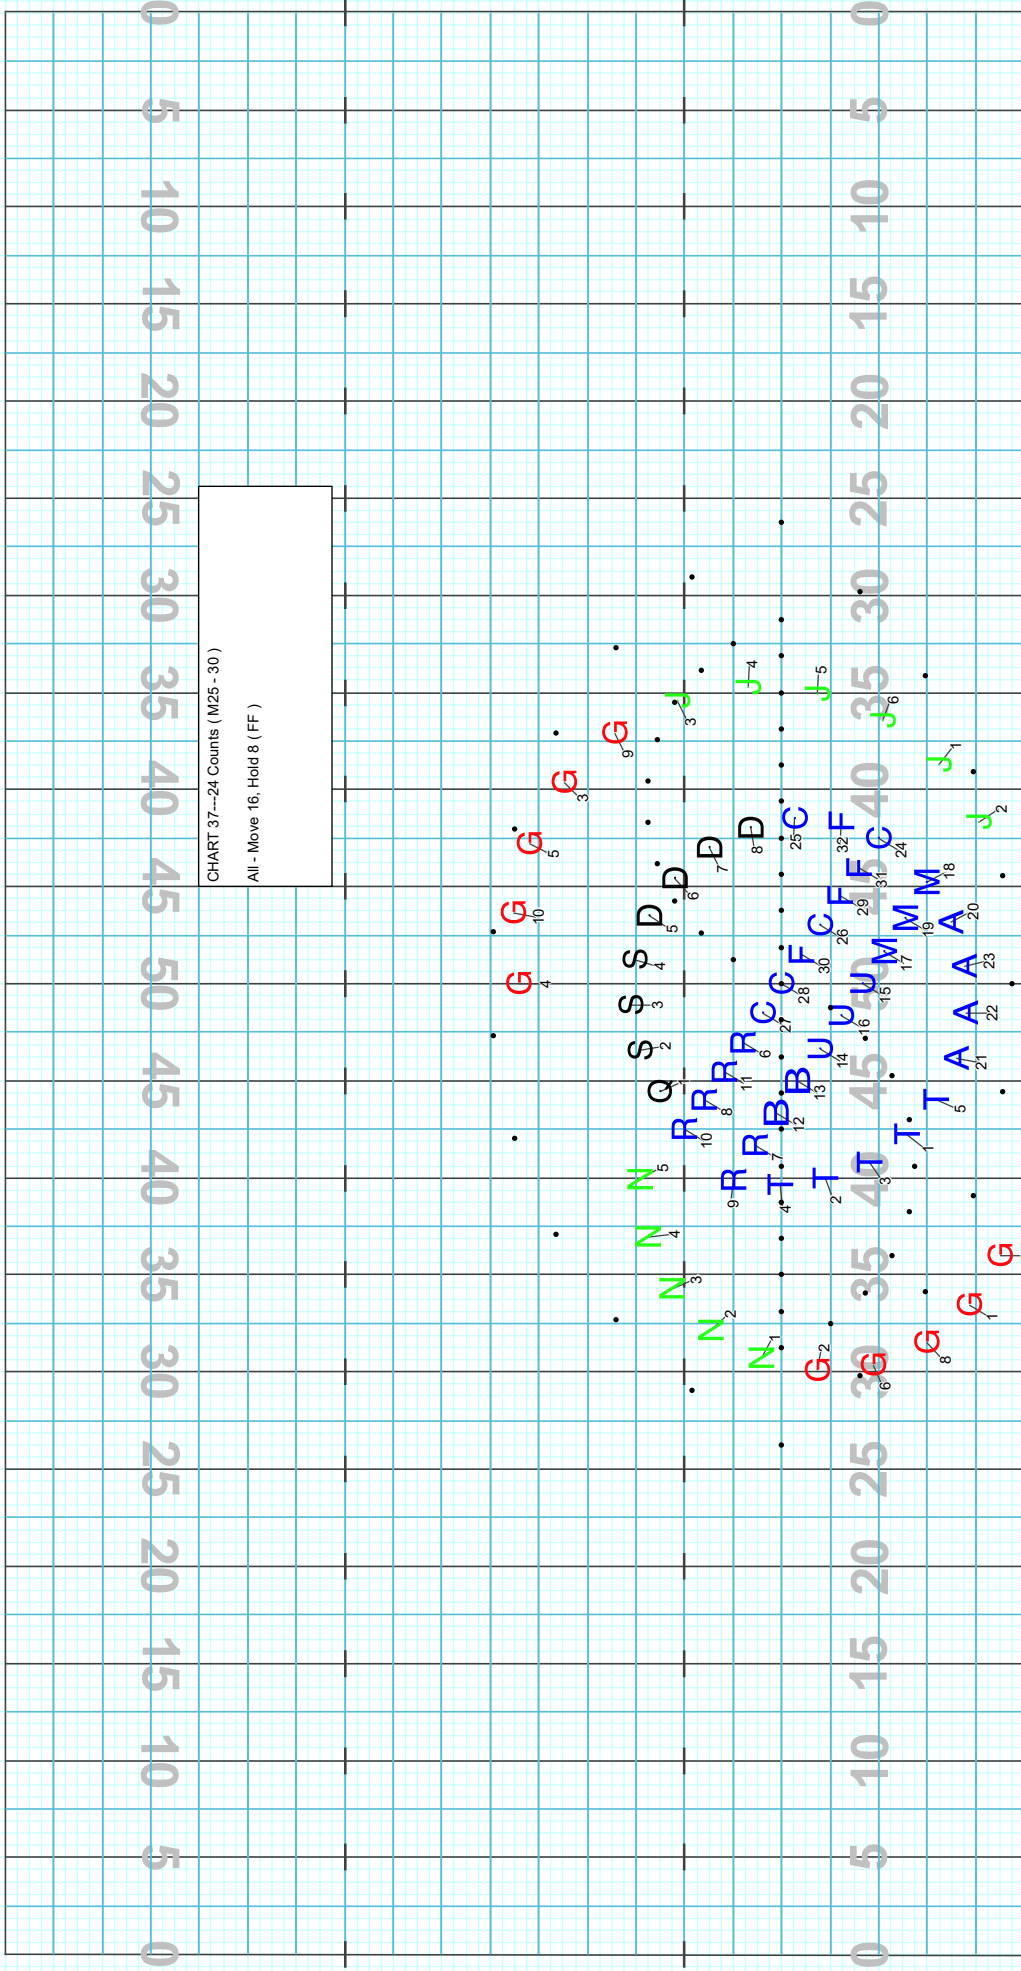

Dream On

Director Viewpoint

Set #31 Counts: 16 Measures:

Dream On

Director Viewpoint

Set #32 Counts: 16 Measures:

Dream On

Director Viewpoint

Set #33 Counts: 16 Measures:

Dream On

CHART 34---16 Counts (M13 - 16)
All - Move 16 (FF)
Note: Highlight A & T melody.

Director Viewpoint

Set #34 Counts: 16 Measures:

Dream On

Director Viewpoint

Set #35 Counts: 8 Measures:

Dream On

Director Viewpoint

Set #37 Counts: 16+8

Dream On

Director Viewpoint

Set #38 Counts: 16 Measures:

Dream On

Dream On

Director Viewpoint

Set #40 Counts: 16+8+9