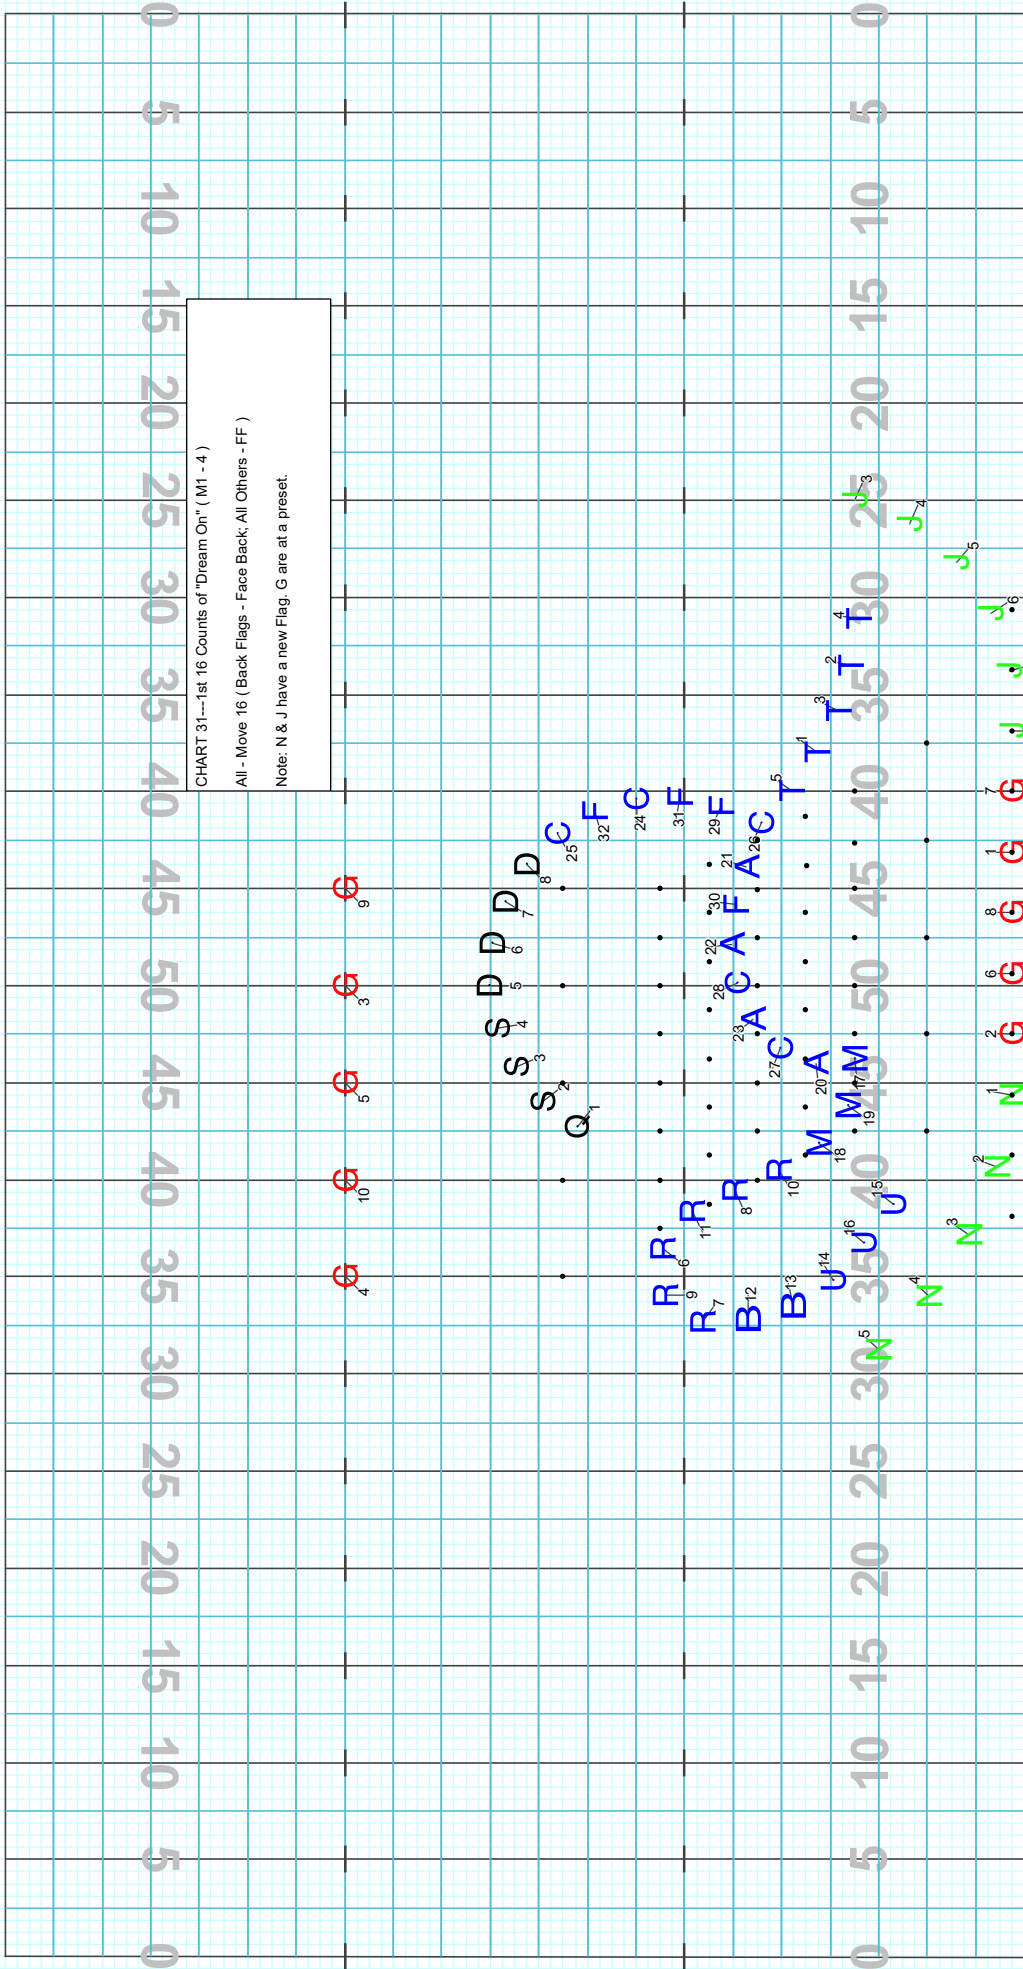

Dream On

Director Viewpoint

Set #31 Counts: 16 Measures:

Dream On

Director Viewpoint

Set #32 Counts: 16 Measures:

Dream On

Director Viewpoint

Set #33 Counts: 16 Measures:

Dream On

CHART 34---16 Counts (M13 - 16)
All - Move 16 (FF)
Note: Highlight A & T melody.

Director Viewpoint

Set #34 Counts: 16 Measures:

Dream On

Director Viewpoint

Set #35 Counts: 8 Measures:

Dream On

Director Viewpoint

Set #37 Counts: 16+8

Dream On

Director Viewpoint

Set #38 Counts: 16 Measures:

Dream On

Dream On

Director Viewpoint

Set #40 Counts: 16+8+9