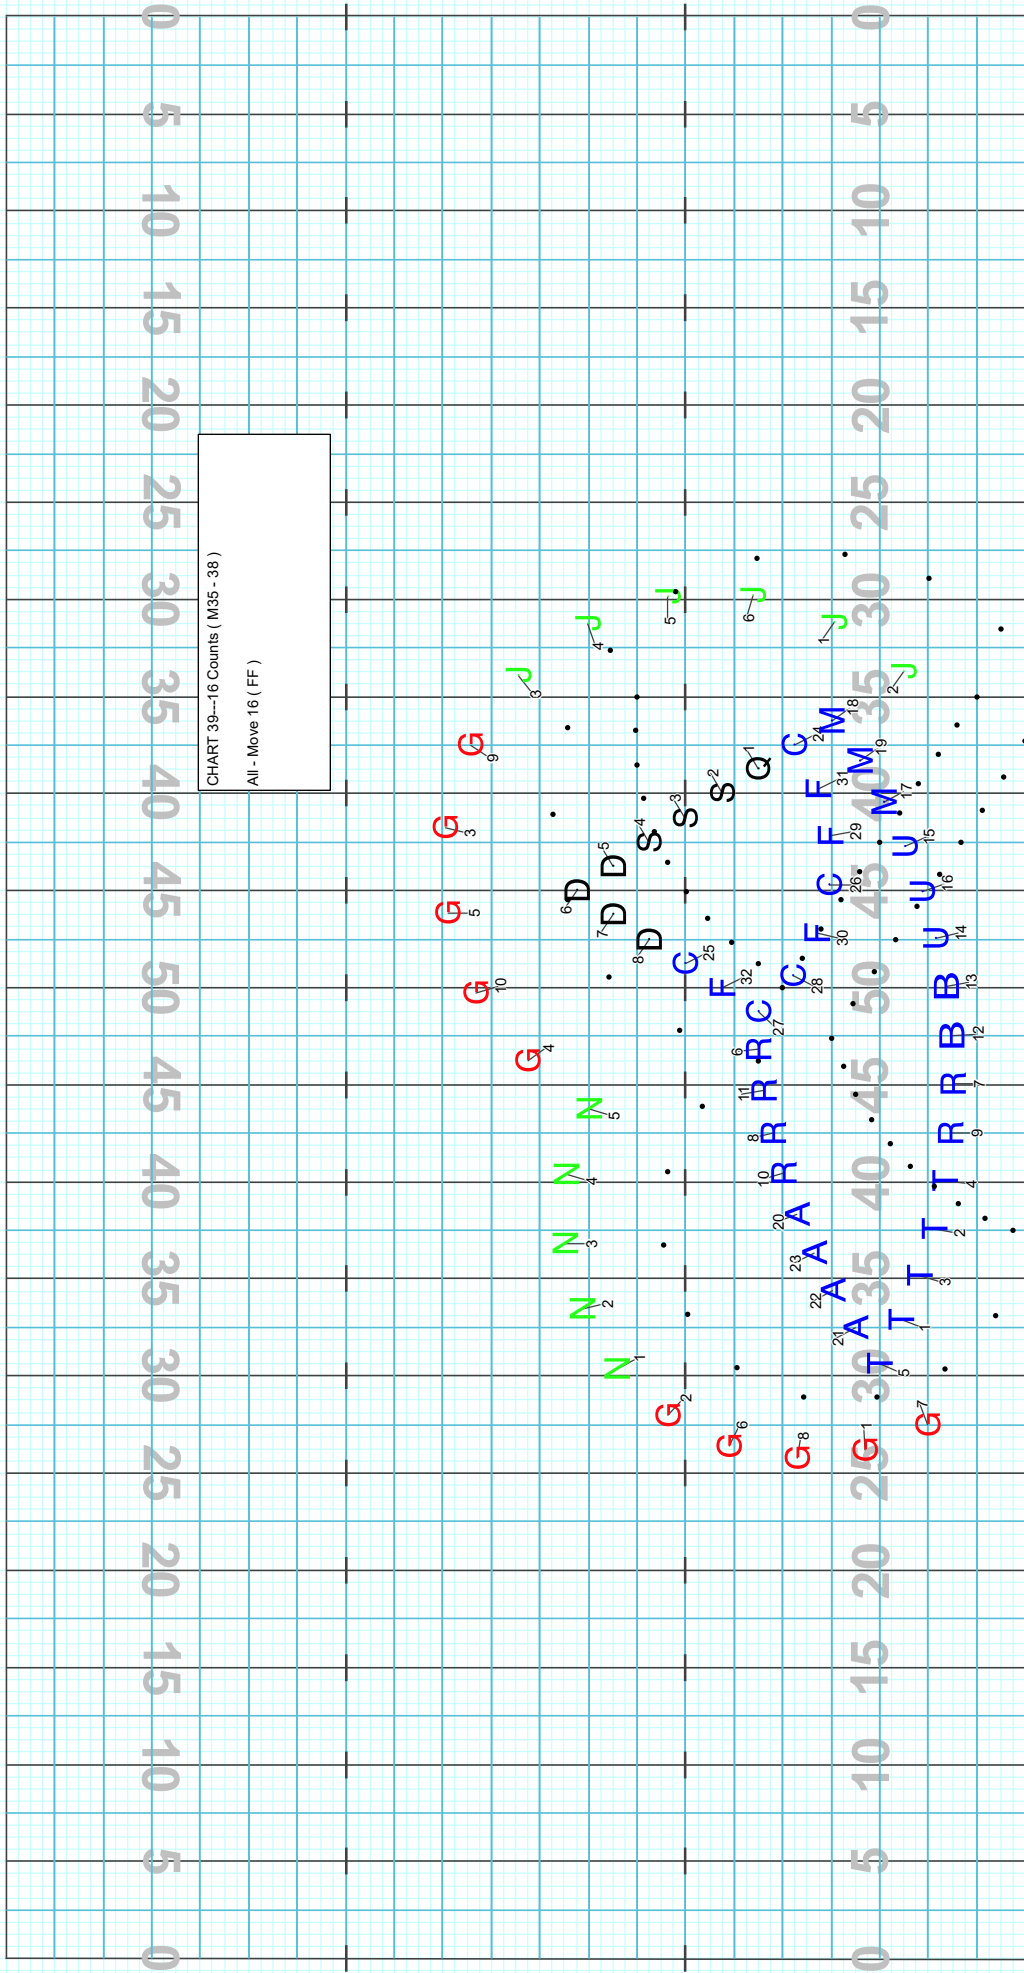

Dream On

Director Viewpoint

Set #31 Counts: 16 Measures:

Dream On

Director Viewpoint

Set #32 Counts: 16 Measures:

Dream On

Director Viewpoint

Set #33 Counts: 16 Measures:

Dream On

CHART 34---16 Counts (M13 - 16)
All - Move 16 (FF)
Note: Highlight A & T melody.

Director Viewpoint

Set #34 Counts: 16 Measures:

Dream On

Director Viewpoint

Set #35 Counts: 8 Measures:

Dream On

Director Viewpoint

Set #37 Counts: 16+8

Dream On

Director Viewpoint

Set #38 Counts: 16 Measures:

Dream On

Dream On

Director Viewpoint

Set #40 Counts: 16+8+9