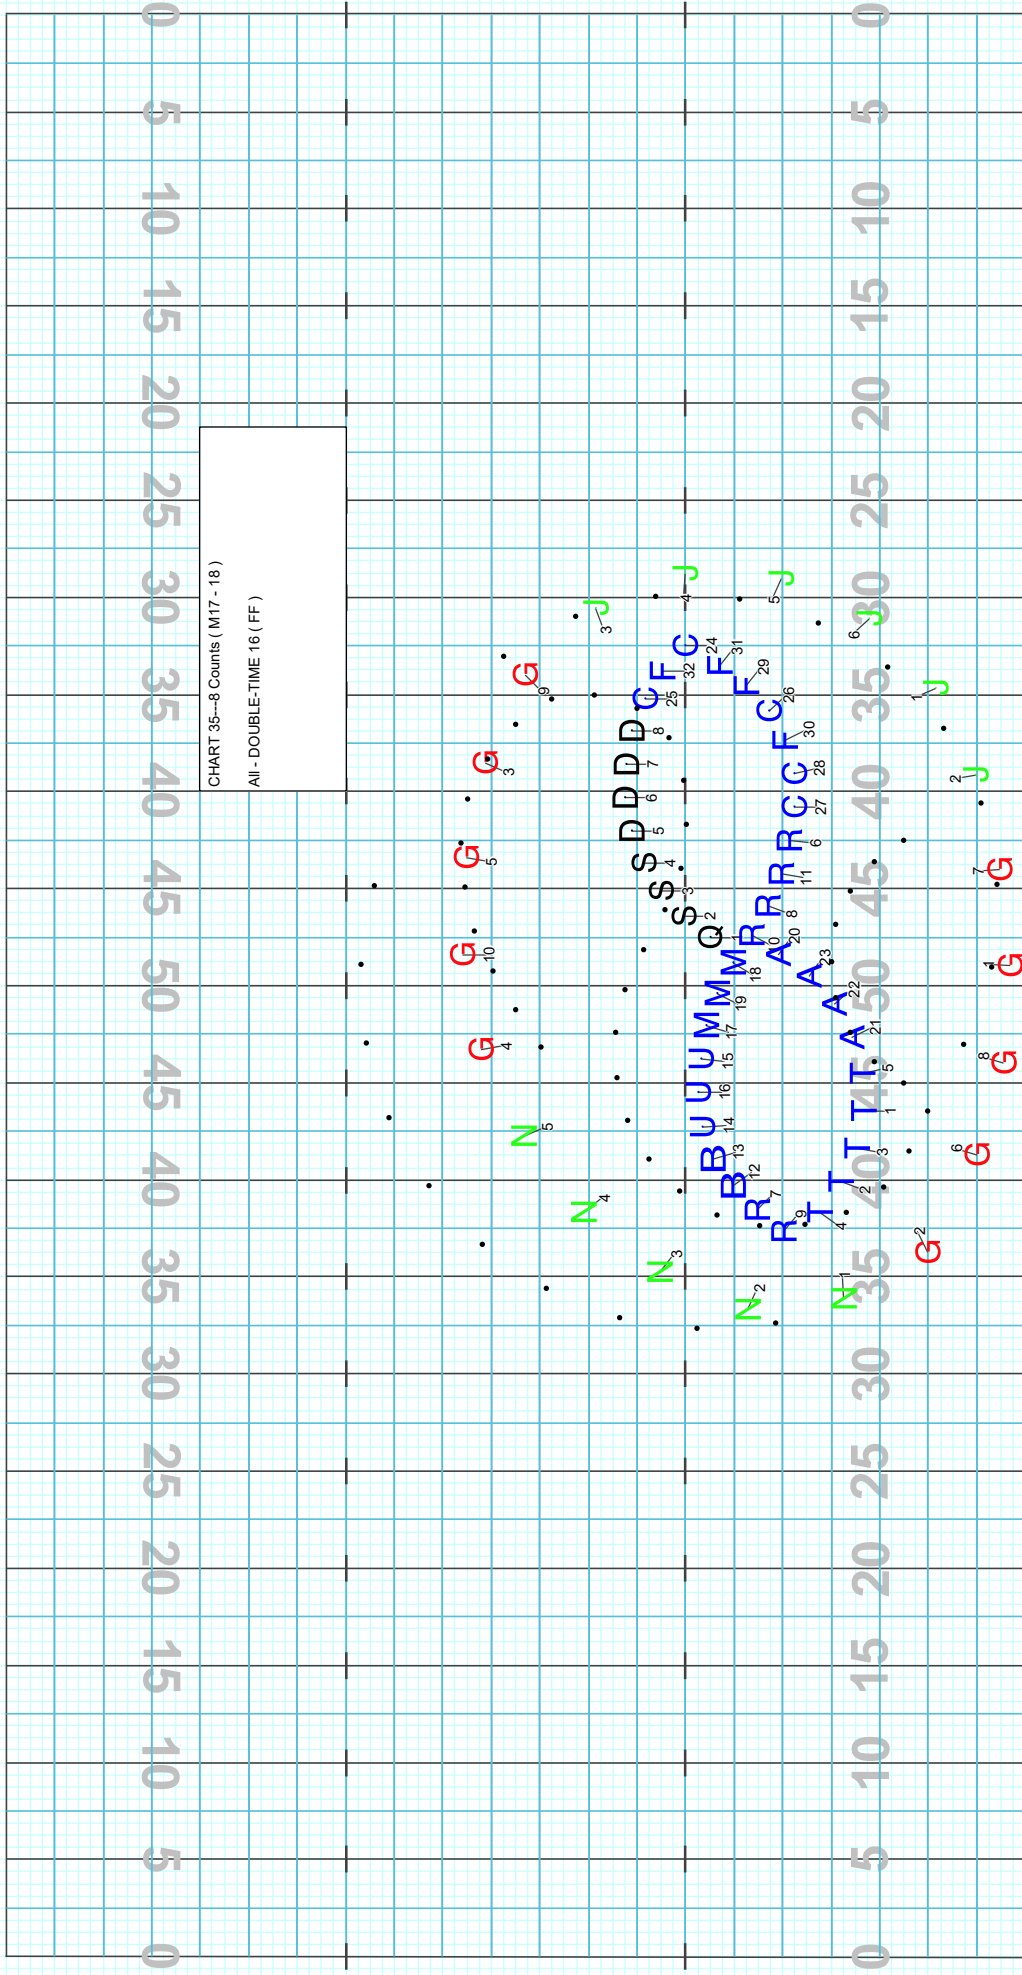

Dream On

Director Viewpoint

Set #31 Counts: 16 Measures:

Dream On

Director Viewpoint

Set #32 Counts: 16 Measures:

Dream On

Director Viewpoint

Set #33 Counts: 16 Measures:

Dream On

CHART 34---16 Counts (M13 - 16)
All - Move 16 (FF)
Note: Highlight A & T melody.

Director Viewpoint

Set #34 Counts: 16 Measures:

Dream On

Director Viewpoint

Set #35 Counts: 8 Measures:

Dream On

Director Viewpoint

Set #37 Counts: 16+8

Dream On

Director Viewpoint

Set #38 Counts: 16 Measures:

Dream On

Dream On

Director Viewpoint

Set #40 Counts: 16+8+9