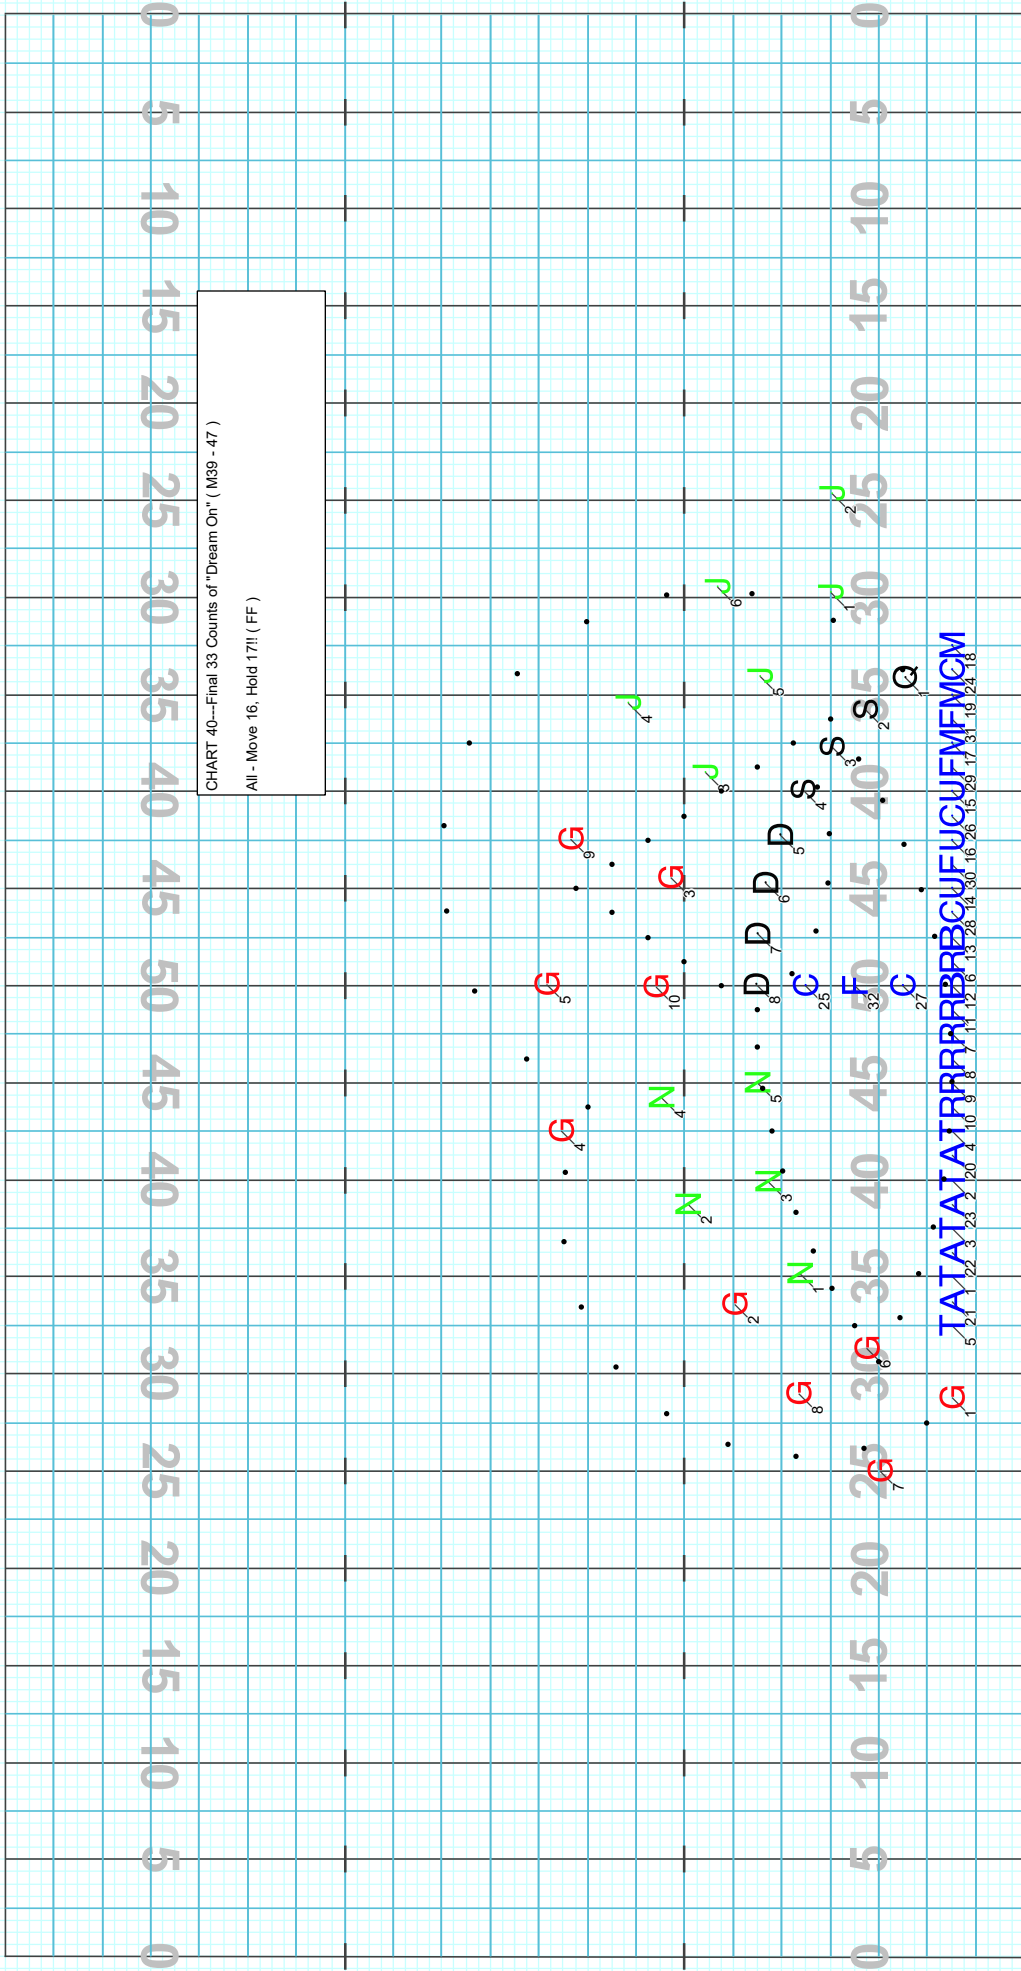

Dream On

Director Viewpoint

Set #31 Counts: 16 Measures:

Dream On

Director Viewpoint

Set #32 Counts: 16 Measures:

Dream On

Director Viewpoint

Set #33 Counts: 16 Measures:

Dream On

CHART 34---16 Counts (M13 - 16)
All - Move 16 (FF)
Note: Highlight A & T melody.

Director Viewpoint

Set #34 Counts: 16 Measures:

Dream On

Director Viewpoint

Set #35 Counts: 8 Measures:

Dream On

Director Viewpoint

Set #37 Counts: 16+8

Dream On

Director Viewpoint

Set #38 Counts: 16 Measures:

Dream On

Dream On

Director Viewpoint

Set #40 Counts: 16+8+9