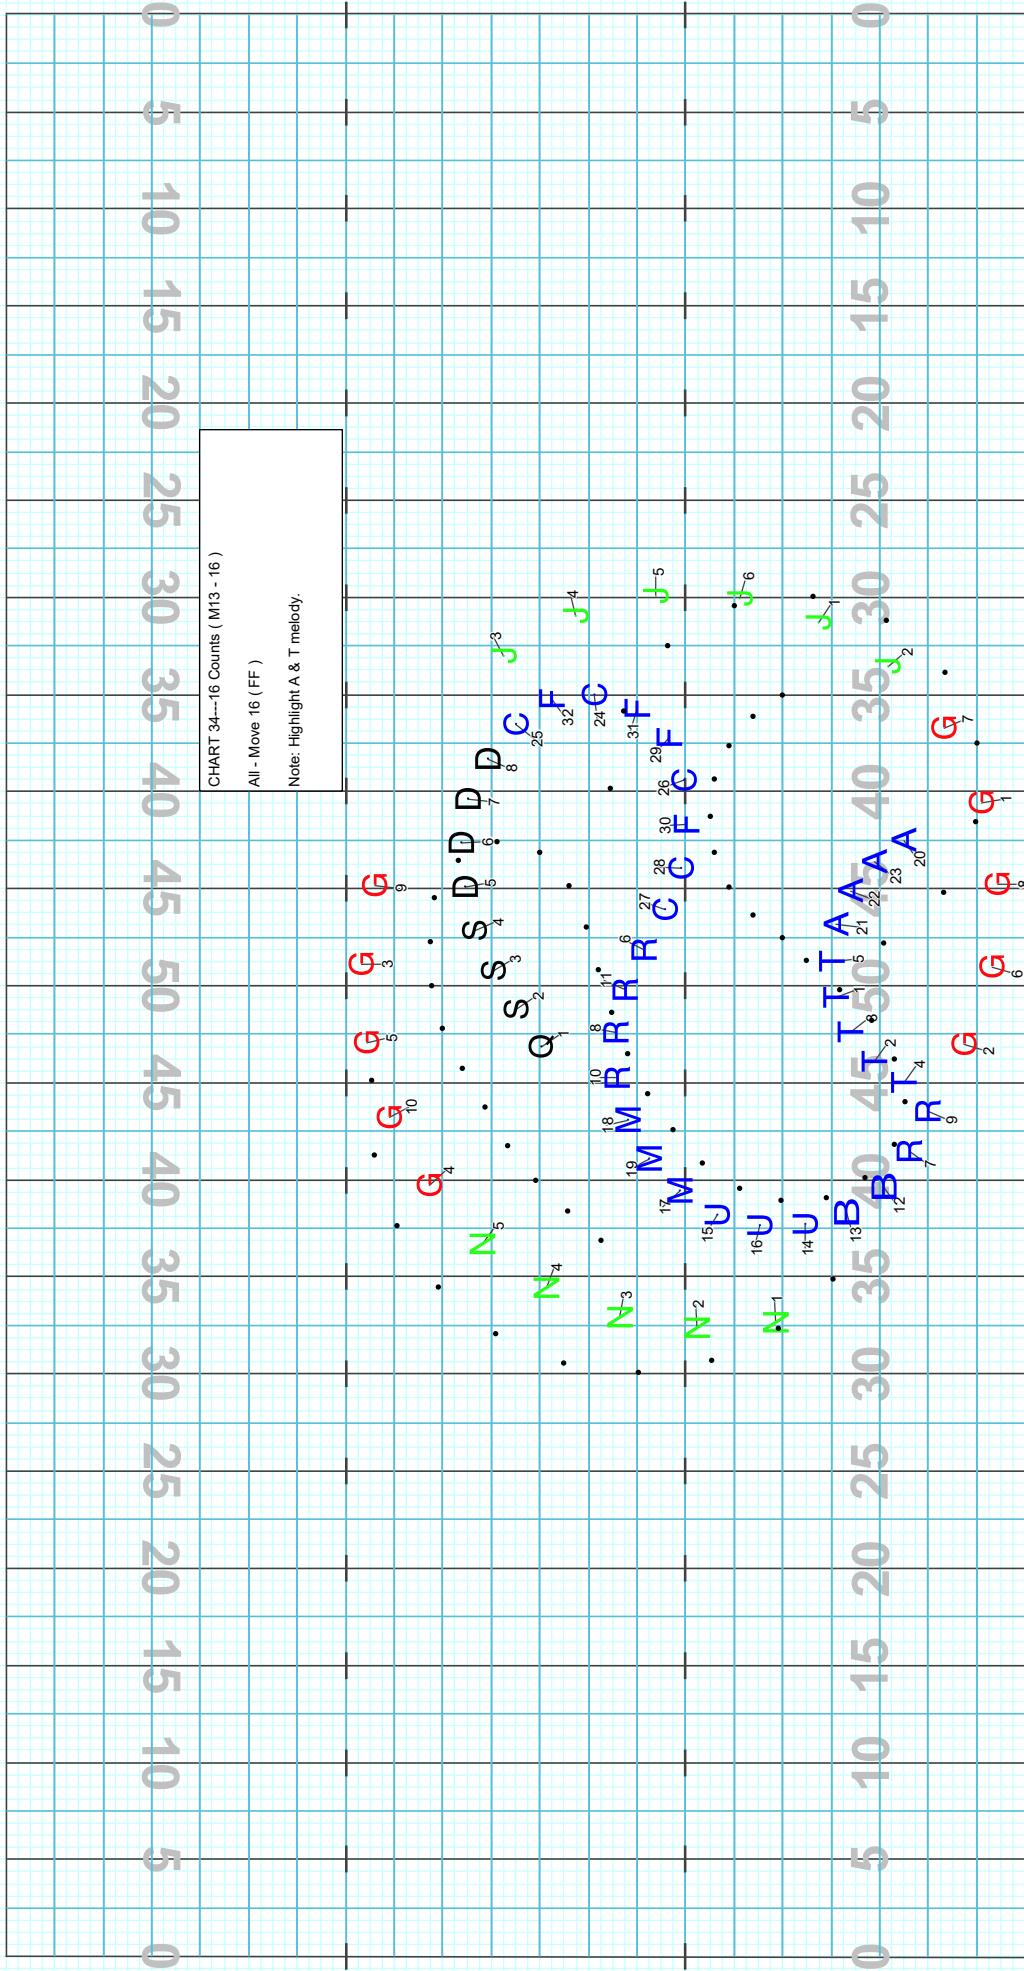

Dream On

Director Viewpoint

Set #31 Counts: 16 Measures:

Dream On

Director Viewpoint

Set #32 Counts: 16 Measures:

Dream On

Director Viewpoint

Set #33 Counts: 16 Measures:

Dream On

CHART 34---16 Counts (M13 - 16)
All - Move 16 (FF)
Note: Highlight A & T melody.

Director Viewpoint

Set #34 Counts: 16 Measures:

Dream On

Director Viewpoint

Set #35 Counts: 8 Measures:

Dream On

Director Viewpoint

Set #37 Counts: 16+8

Dream On

Director Viewpoint

Set #38 Counts: 16 Measures:

Dream On

Dream On

Director Viewpoint

Set #40 Counts: 16+8+9